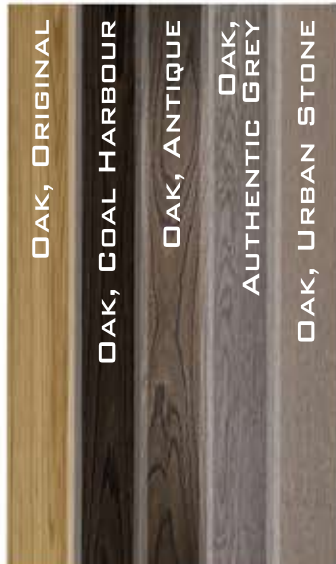

THICKNESS:	12MM
WIDTH:	5"
STRUCTURE:	PLYWOOD CORE FOR DIMENSIONAL STABILITY
EDGE STYLE:	4 SIDES MICRO-V BEVEL
DIMENSIONS:	5" x 1/2" x RL~UP TO 48" OR 127MM x 12MM x 400 TO 1210MM
PACKAGE DIMENSIONS:	26.47 SQFT/BOX RANDOM LENGTH PACKAGE 36 BOXES/PALLET
PROD. WEIGHT:	35 LB/BOX

COLOURS

IDEAL TEXTURE

FINISH:
ULTRA MATTE

SURFACE:
WIRE BRUSHED

FINISH:
SEMI-GLOSS

SURFACE:
SMOOTH

IDEAL CLASSIC

FEATURES