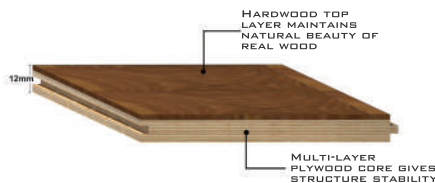

THICKNESS:	1/2" (12MM)
WIDTH:	6-1/2" (167MM)
LENGTH:	48" (1210MM) (70% FULL LENGTH PLANK)
FINISH:	MATT
SURFACE:	LIGHT BRUSHED
PACKAGE:	26.1 SQFT/CARTON 36 CARTONS/PALLET
WEIGHT:	34.5 LB/CARTON

COLOURS

DIMENSIONS:

6.5" X 1/2" X RL(70% UP TO 48")

OR

167MM X 12MM X RL(70% UP TO 1210MM)

DIMENSIONS:

6" X 1/2" X RL(70% UP TO 48")

OR

148MM X 12MM X RL(70% UP TO 1210MM)

FEATURES

6.5 INCHES WIDER BOARD

MULTI-PLY STABLE CORE DESIGN

MULTI-PLY CORE ENGINEERED STRUCTURE :

A TRUE TOUCH OF NATURAL WOOD

4 SIDES MICRO BEVELLED

25 YEARS LIMITED RESIDENTIAL WEAR WARRANTY

LIFETIME STRUCTURAL WARRANTY