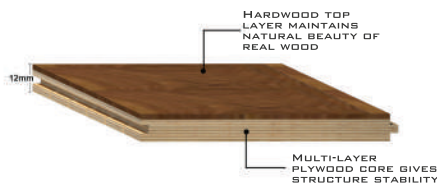

THICKNESS:	1/2" (12MM)
WIDTH:	6-1/2" (167MM)
LENGTH:	48" (1210MM) (70% FULL LENGTH PLANK)
FINISH:	SATIN OR MATT
SURFACE:	SMOOTH OR BRUSHED
PACKAGE:	26.1 SQFT/CARTON 36 CARTONS/PALLET
WEIGHT:	34.5 LB/CARTON

COLOURS

SURFACE:
SMOOTH
GLOSS LEVEL:
SATIN

SURFACE:
BRUSHED
GLOSS LEVEL:
MATT

FEATURES

6.5 INCHES WIDER BOARD

MULTI-PLY STABLE CORE DESIGN

MULTI-PLY CORE ENGINEERED STRUCTURE :

A TRUE TOUCH OF NATURAL WOOD