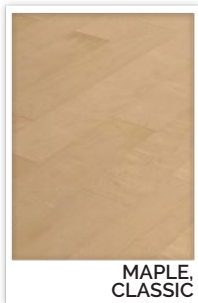

Thickness:	1/2" (12mm)
Width:	6-1/2" (167mm)
Length:	48" (1210mm) (70% full length plank)
Finish:	Satin or matte
Surface:	Smooth or brushed
Package:	26.1 sqft/carton 36 cartons/pallet
Weight:	34.5 lb/carton

## COLOURS

SURFACE:  
SMOOTH

GLOSS LEVEL:  
SATIN

SURFACE:  
BRUSHED

GLOSS LEVEL:  
MATTE