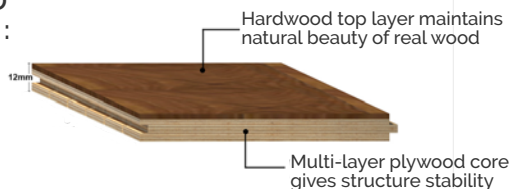

Thickness:	1/2" (12mm)
Width:	6-1/2" (167mm)
Length:	48" (1210mm) (70% full length plank)
Finish:	Satin or matte
Surface:	Smooth or brushed
Package:	26.1 sqft/carton 36 cartons/pallet
Weight:	34.5 lb/carton

## COLOURS

SURFACE:  
SMOOTH

GLOSS LEVEL:  
SATIN

SURFACE:  
BRUSHED

GLOSS LEVEL:  
MATTE

## FEATURES

6.5"  6.5 inches wider board

 Multi-ply stable core design

**MULTI-PLY CORE ENGINEERED STRUCTURE :**

A true touch of natural wood

4 sides micro bevelled

Lifetime structural warranty

25 years limited residential wear warranty