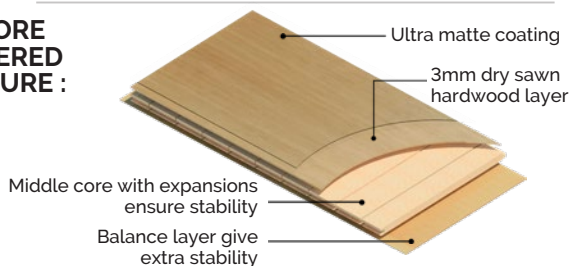

## FEATURES

3mm dry solid sawn veneer

3-ply stable core design

### 3-PLY CORE ENGINEERED STRUCTURE :

A true touch of natural wood

Certified for underfloor heating system  
\*See installation manual for details

4 sides micro bevelled