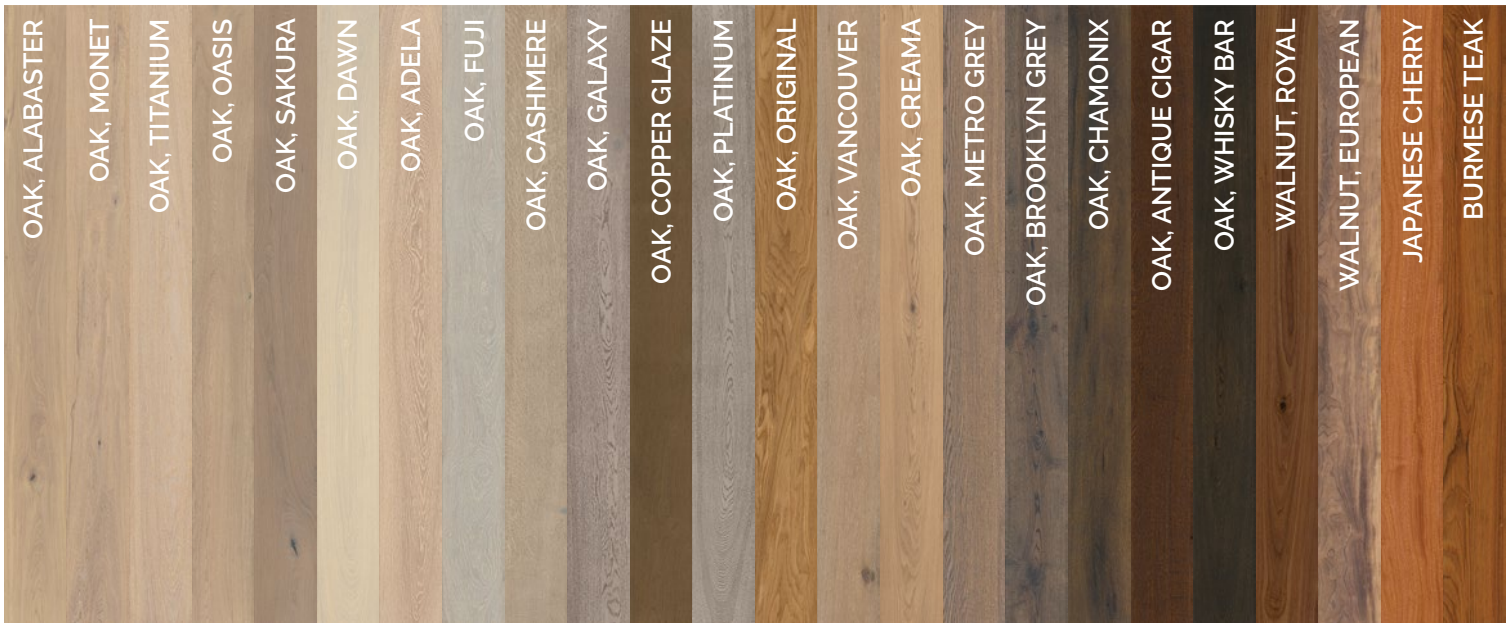

Thickness:	9/16" (14mm)
Width:	7-1/2" (189mm)
Length:	73" (1854mm) (75% full length plank)
Finish:	Ultra matte
Surface:	Light brushed
Package:	30.27 sqft/carton 45 cartons/pallet
Weight:	40 lb/carton

## COLOURS

## FEATURES

3mm dry solid sawn veneer

3-ply stable core design

### 3-PLY CORE ENGINEERED STRUCTURE :

A true touch of natural wood

Certified for underfloor heating system  
\*See installation manual for details

4 sides micro bevelled