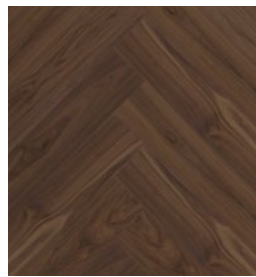

IDEAL WOOD

NEW CLASSIC COLLECTION

Thickness:	1/2" (12mm)
Width:	5" (127mm)
Length:	24" (600mm)
Finish:	Matte
Surface:	Light brushed
Package:	16.4 sqft/carton 64 cartons/pallet
Weight:	12.5 kg/carton 27.5 lb/carton

NAPA

FEATURES

The most recognized Indoor Air Quality Certification

CA 93120 Phase 2 compliant for formaldehyde emission, EPA TSCA Title VI

Certified for underfloor heating system
*See installation manual for details

Design for herringbone pattern installation

A true touch of natural wood

4 sided micro bevelled

25 year limited residential wear warranty

Lifetime structural warranty