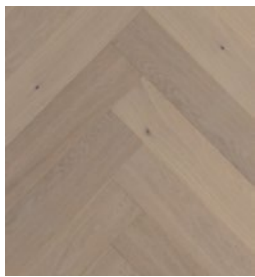

IDEAL WOOD

NEW CLASSIC COLLECTION

Thickness:	1/2" (12mm)
Width:	5" (127mm)
Length:	24" (600mm)
Finish:	Matte
Surface:	Light brushed
Package:	16.4 sqft/carton 64 cartons/pallet
Weight:	12.5 kg/carton 27.5 lb/carton