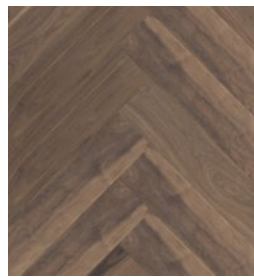

IDEAL WOOD

NEW CLASSIC COLLECTION

Thickness:	1/2" (12mm)
Width:	5" (127mm)
Length:	24" (600mm)
Finish:	Matte
Surface:	Light brushed
Package:	16.4 sqft/carton 64 cartons/pallet
Weight:	12.5 kg/carton 27.5 lb/carton

CATALONIA

FEATURES

The most recognized Indoor Air Quality Certification

CA 93120 Phase 2 compliant for formaldehyde emission, EPA TSCA Title VI

Certified for underfloor heating system
*See installation manual for details

Design for herringbone pattern installation

A true touch of natural wood

4 sided micro bevelled

25 year limited residential wear warranty

Lifetime structural warranty