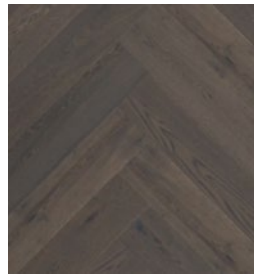

IDEAL WOOD

NEW CLASSIC COLLECTION

Thickness:	1/2" (12mm)
Width:	5" (127mm)
Length:	24" (600mm)
Finish:	Matte
Surface:	Light brushed
Package:	16.4 sqft/carton 64 cartons/pallet
Weight:	12.5 kg/carton 27.5 lb/carton

LAVAUUX

FEATURES

The most recognized Indoor Air Quality Certification

CA 93120 Phase 2 compliant for formaldehyde emission, EPA TSCA Title VI

Certified for underfloor heating system
*See installation manual for details

Design for herringbone pattern installation

A true touch of natural wood

4 sided micro bevelled

25 year limited residential wear warranty

Lifetime structural warranty