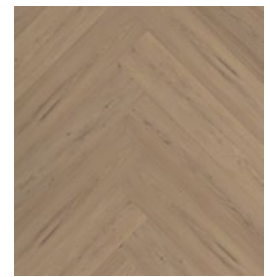

IDEAL WOOD

NEW CLASSIC COLLECTION

Thickness:	1/2" (12mm)
Width:	5" (127mm)
Length:	24" (600mm)
Finish:	Matte
Surface:	Light brushed
Package:	16.4 sqft/carton 64 cartons/pallet
Weight:	12.5 kg/carton 27.5 lb/carton

BURGUNDY

FEATURES

The most recognized Indoor Air Quality Certification

CA 93120 Phase 2 compliant for formaldehyde emission, EPA TSCA Title VI

Certified for underfloor heating system
*See installation manual for details

Design for herringbone pattern installation

A true touch of natural wood

4 sided micro bevelled

25 year limited residential wear warranty

Lifetime structural warranty